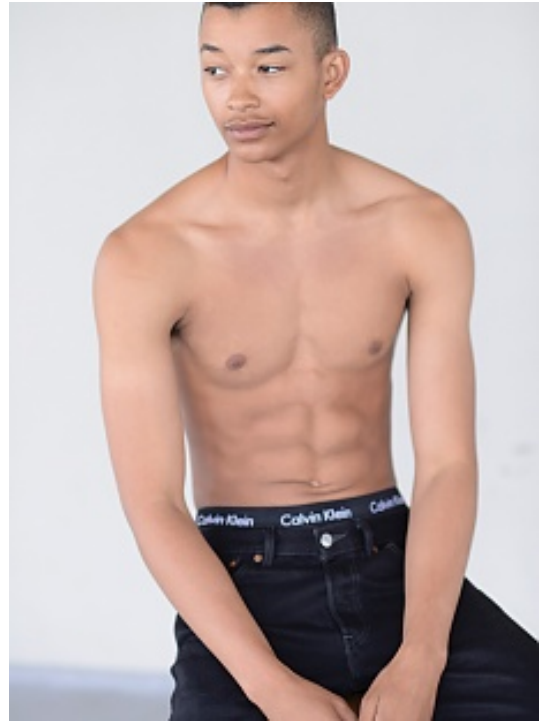

# PAGE PARKES

ANDRE Lamone

HEIGHT 6' 1" HAIR Brown EYES Brown SUIT 37R WAIST 32 INSEAM 32 SHOE 11.5 SHIRT 14.5 x 35