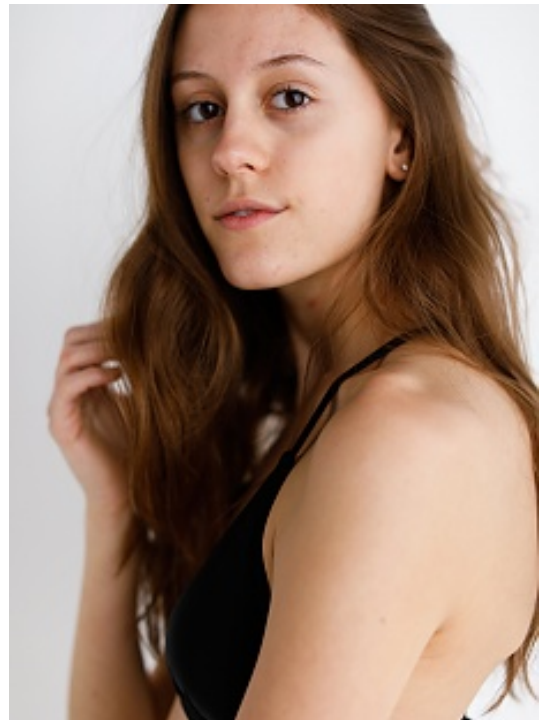

# PAGE PARKES

ALY Romero

HEIGHT 5' 8.5" HAIR Brown EYES Brown BUST 28.5 WAIST 22.5 HIPS 32.5 DRESS 0.2 SHOE 7