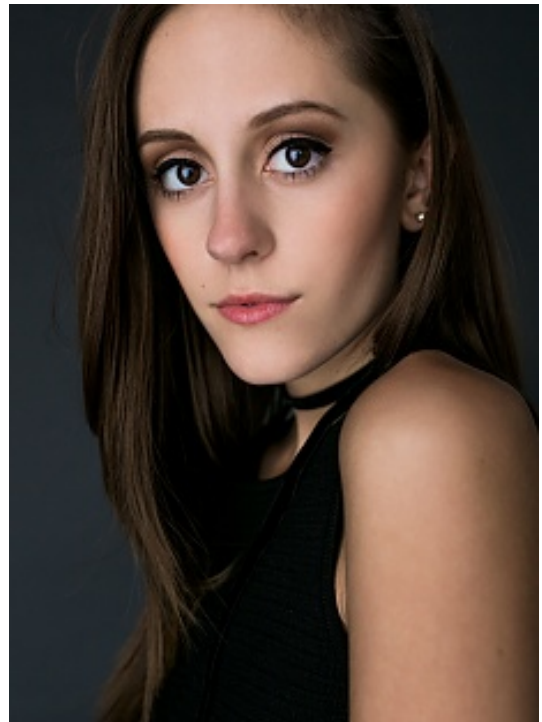

PAGE PARKES

ALY Romero

HEIGHT 5' 8.5" HAIR Brown EYES Brown BUST 28.5 WAIST 22.5 HIPS 32.5 DRESS 0.2 SHOE 7

PAGE PARKES

ALY Romero

HEIGHT 5' 8.5" HAIR Brown EYES Brown BUST 28.5 WAIST 22.5 HIPS 32.5 DRESS 0.2 SHOE 7