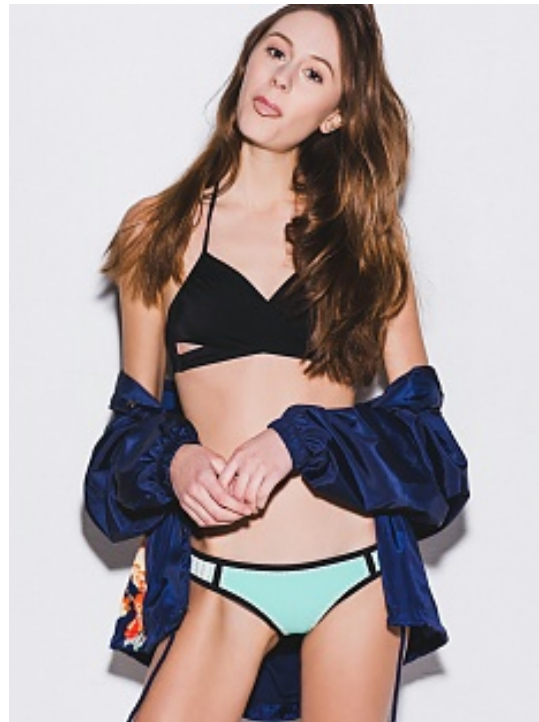

PAGE PARKES

ALY Romero

HEIGHT 5' 8.5" HAIR Brown EYES Brown BUST 28.5 WAIST 22.5 HIPS 32.5 DRESS 0.2 SHOE 7

PAGE PARKES

ALY Romero

HEIGHT 5' 8.5" HAIR Brown EYES Brown BUST 28.5 WAIST 22.5 HIPS 32.5 DRESS 0.2 SHOE 7