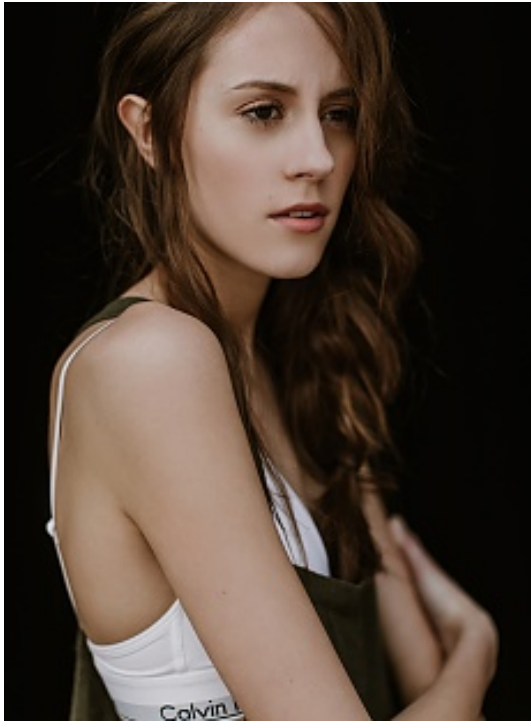

PAGE PARKES

ALY Romero

HEIGHT 5' 8.5" HAIR Brown EYES Brown BUST 28.5 WAIST 22.5 HIPS 32.5 DRESS 0.2 SHOE 7

PAGE PARKES

ALY Romero

HEIGHT 5' 8.5" HAIR Brown EYES Brown BUST 28.5 WAIST 22.5 HIPS 32.5 DRESS 0.2 SHOE 7