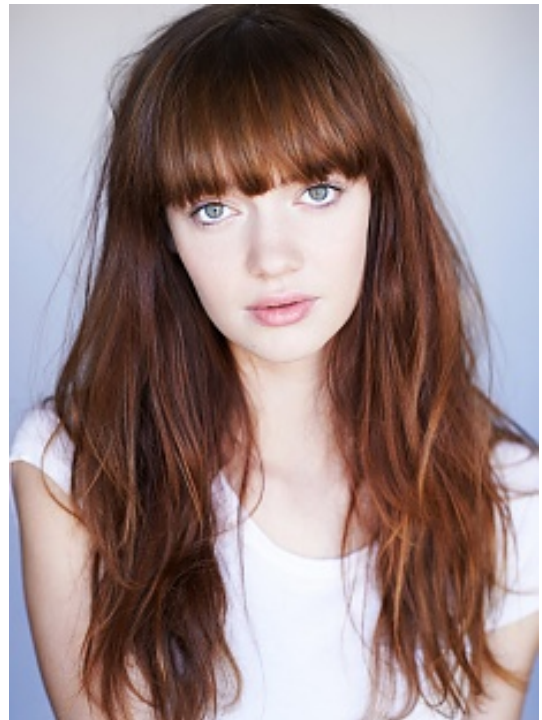

# PAGE PARKES

CAROLYN Locke

HEIGHT 5' 8" HAIR Brown EYES Green BUST 32 WAIST 25 HIPS 31 DRESS 0.2 SHOE 7.5