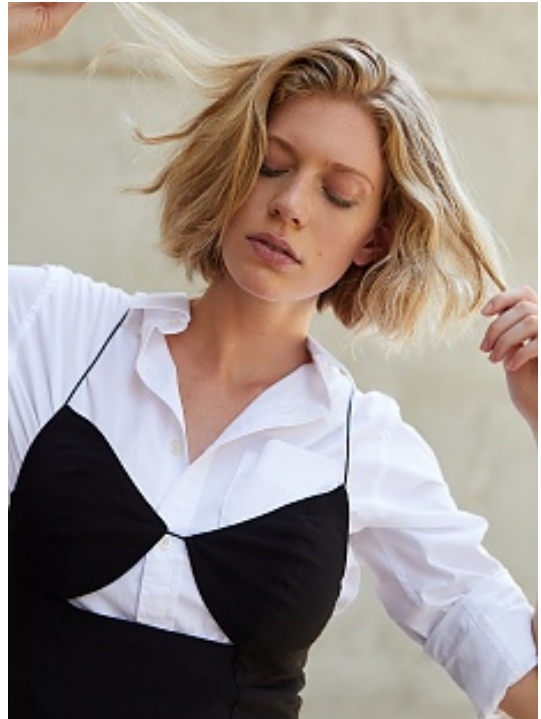

PAGE PARKES

ALYSSA Pasek

HEIGHT 5' 10" HAIR Blonde EYES Green BUST 34B WAIST 25 HIPS 36 DRESS 2.4 SHOE 8.5