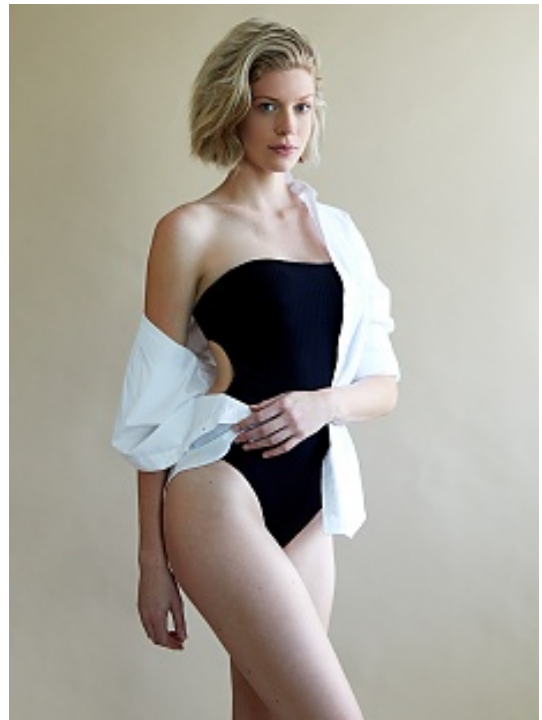

PAGE PARKES

ALYSSA Pasek

HEIGHT 5' 10" HAIR Blonde EYES Green BUST 34B WAIST 25 HIPS 36 DRESS 2.4 SHOE 8.5

PAGE PARKES

ALYSSA Pasek

HEIGHT 5' 10" HAIR Blonde EYES Green BUST 34B WAIST 25 HIPS 36 DRESS 2.4 SHOE 8.5

PAGE PARKES

ALYSSA Pasek

HEIGHT 5' 10" HAIR Blonde EYES Green BUST 34B WAIST 25 HIPS 36 DRESS 2.4 SHOE 8.5