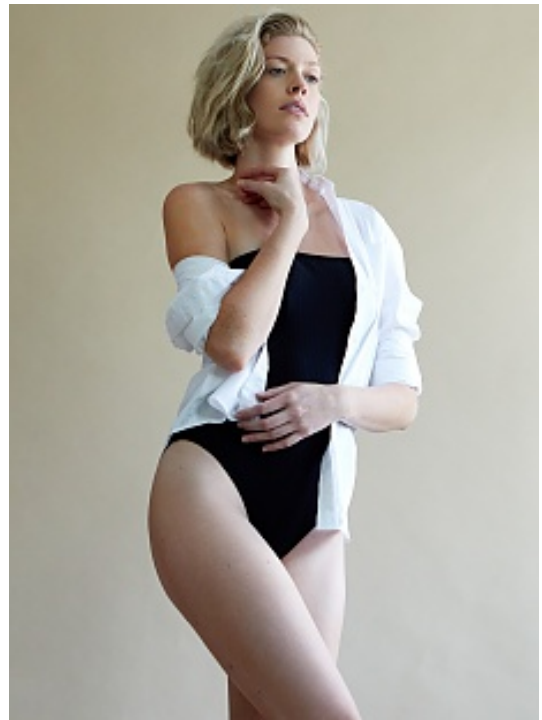

PAGE PARKES

ALYSSA Pasek

HEIGHT 5' 10" HAIR Blonde EYES Green BUST 34B WAIST 25 HIPS 36 DRESS 2.4 SHOE 8.5

PAGE PARKES

ALYSSA Pasek

HEIGHT 5' 10" HAIR Blonde EYES Green BUST 34B WAIST 25 HIPS 36 DRESS 2.4 SHOE 8.5