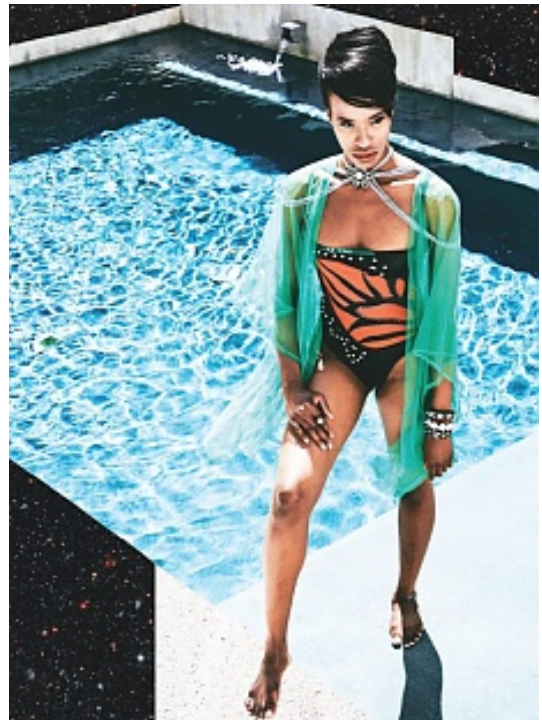

# PAGE PARKES

ASHLEY Izundu

HEIGHT 5' 11" HAIR Black EYES Brown BUST 34B WAIST 23 HIPS 35 DRESS 2 SHOE 10