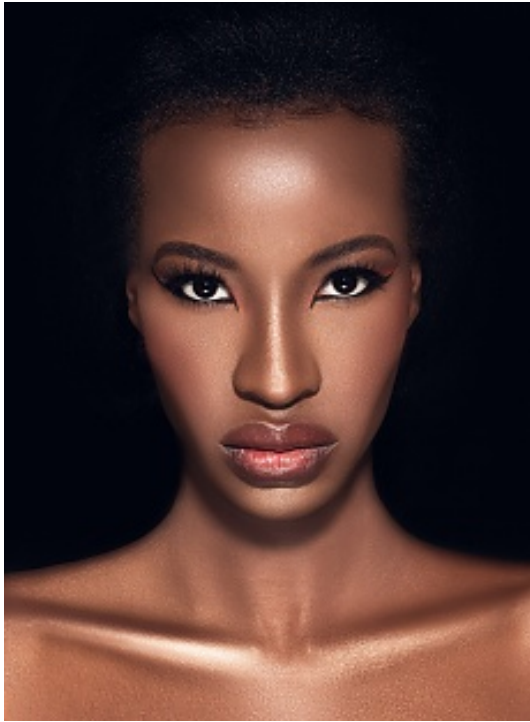

# PAGE PARKES

ASHLEY Izundu

HEIGHT 5' 11" HAIR Black EYES Brown BUST 34B WAIST 23 HIPS 35 DRESS 2 SHOE 10