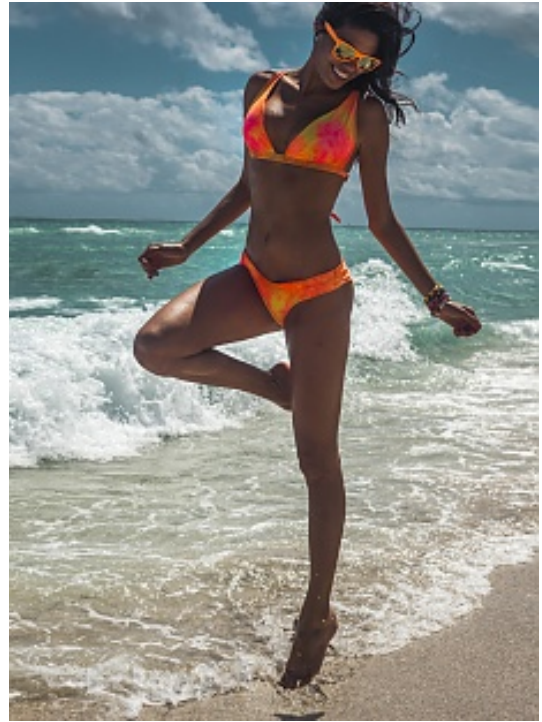

PAGE PARKES

BROOKE Adams

HEIGHT 5' 10" HAIR Dk Brown EYES Brown BUST 34B WAIST 24 HIPS 34.5 DRESS 2 SHOE 9

PAGE PARKES

BROOKE Adams

HEIGHT 5' 10" HAIR Dk Brown EYES Brown BUST 34B WAIST 24 HIPS 34.5 DRESS 2 SHOE 9