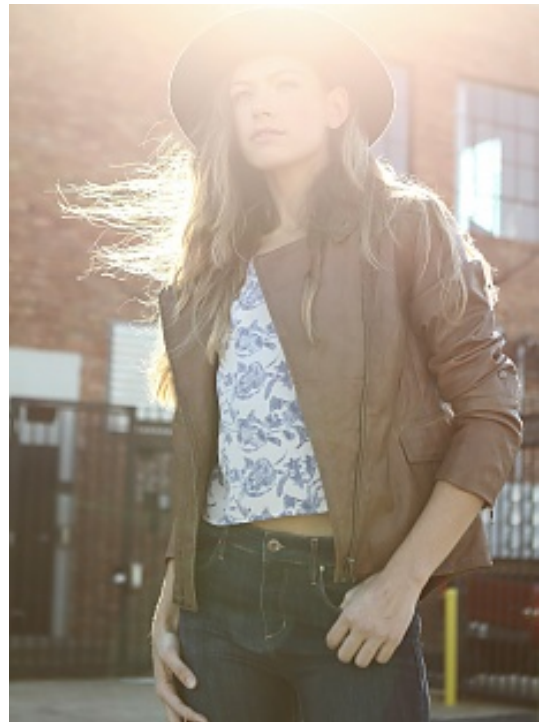

PAGE PARKES

CAROLYN Jennings

HEIGHT 5' 9" HAIR Blonde EYES Blue BUST 32B WAIST 23 HIPS 35 DRESS 4 SHOE 8.5

PAGE PARKES

CAROLYN Jennings

HEIGHT 5' 9" HAIR Blonde EYES Blue BUST 32B WAIST 23 HIPS 35 DRESS 4 SHOE 8.5

PAGE PARKES

CAROLYN Jennings

HEIGHT 5' 9" HAIR Blonde EYES Blue BUST 32B WAIST 23 HIPS 35 DRESS 4 SHOE 8.5