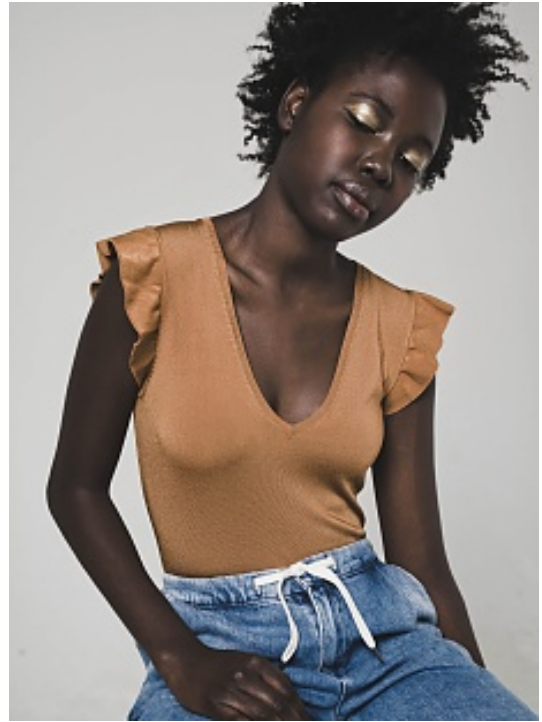

PAGE PARKES

CONSULATE Wilson

HEIGHT 5' 10" HAIR Black EYES Brown BUST 34A WAIST 24 HIPS 33 DRESS 0.2 SHOE 8.5