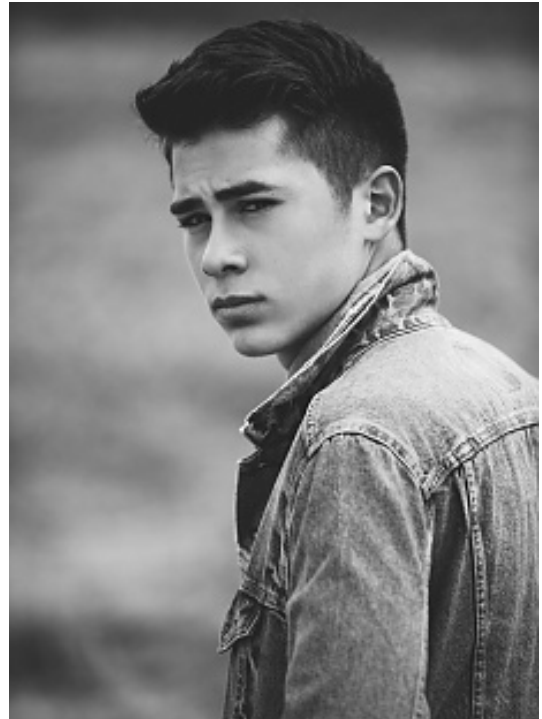

PAGE PARKES

ALEX Estrada

HEIGHT 5' 11" HAIR Brown EYES Brown SHIRT SIZE M WAIST 31 INSEAM 32

PAGE PARKES

ALEX Estrada

HEIGHT 5' 11" HAIR Brown EYES Brown SHIRT SIZE M WAIST 31 INSEAM 32