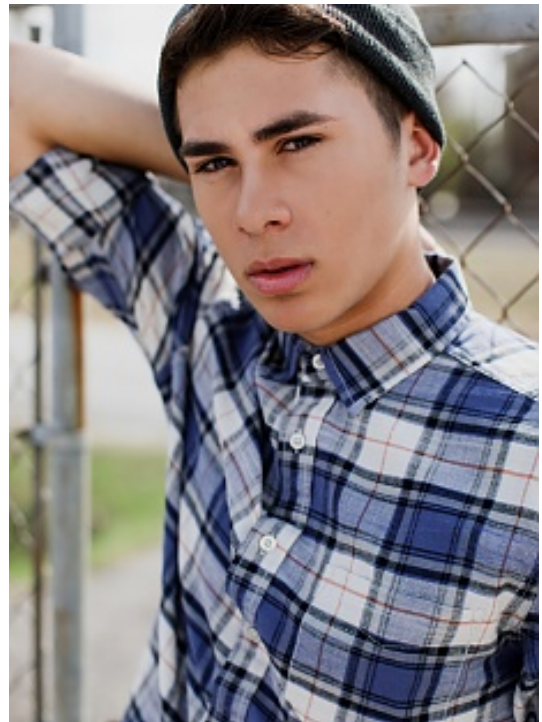

PAGE PARKES

ALEX Estrada

HEIGHT 5' 11" HAIR Brown EYES Brown SHIRT SIZE M WAIST 31 INSEAM 32

PAGE PARKES

ALEX Estrada

HEIGHT 5' 11" HAIR Brown EYES Brown SHIRT SIZE M WAIST 31 INSEAM 32