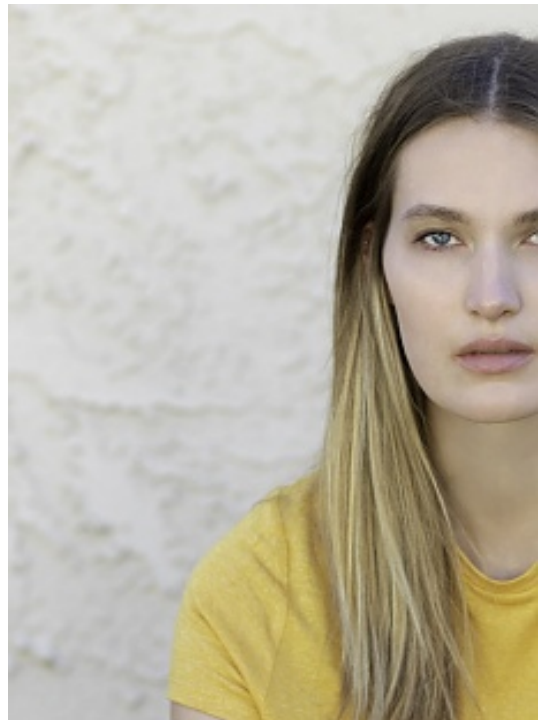

PAGE PARKES

ALEX Elizabeth

HEIGHT 5' 9" HAIR Blonde EYES Blue BUST 32A WAIST 24 HIPS 35 DRESS 0.2 SHOE 7.5

PAGE PARKES

ALEX Elizabeth

HEIGHT 5' 9" HAIR Blonde EYES Blue BUST 32A WAIST 24 HIPS 35 DRESS 0.2 SHOE 7.5

PAGE PARKES

ALEX Elizabeth

HEIGHT 5' 9" HAIR Blonde EYES Blue BUST 32A WAIST 24 HIPS 35 DRESS 0.2 SHOE 7.5